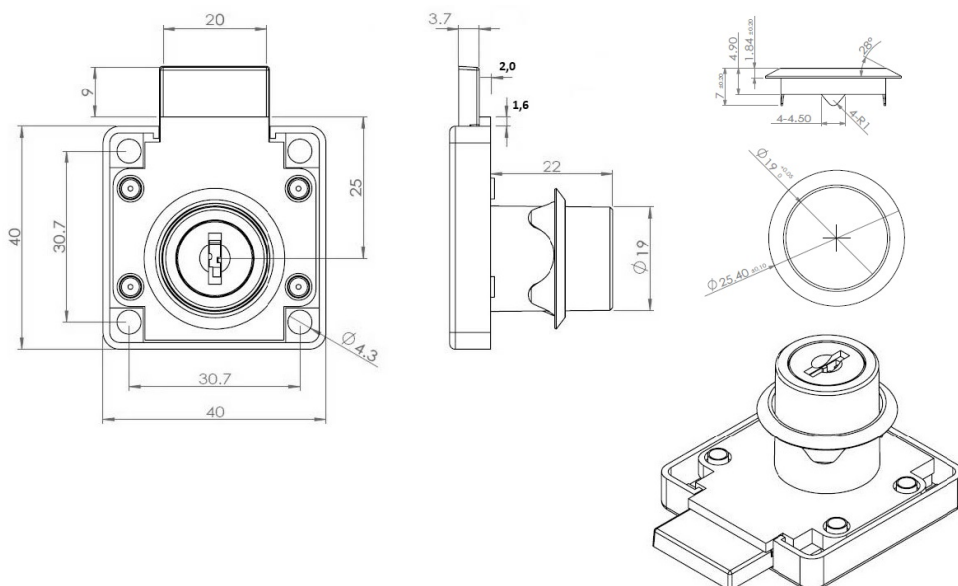

PRODUCT SHEET

Description:

Rim Lock 850, $\varnothing 19 \times 22 \text{mm}$, Drawer, Alu Finish, MK SISO

Item number:

14.01.047-0

Units	Box	Carton	HS Code	Barcode
Pcs.	12	240	8301300000	
				5704866032193